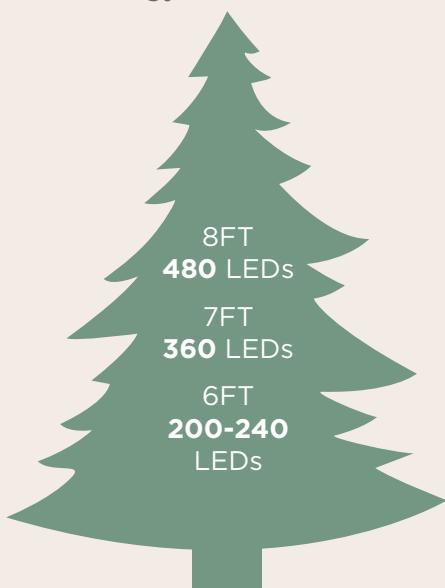

Light up your Christmas

How many lights will I need for my tree?

SUPABRIGHTS

Available in White, Warm White, Multi-Coloured

- Suitable for indoor and outdoor use
- Multi-function (including static) with memory
- LED making them energy efficient

COMPACT LIGHTS

Available in Cool White, Warm White, Multi-Coloured

- Suitable for indoor and outdoor use
- 8 function settings (including static)
- 8 hour timer setting

CLUSTER LIGHTS

Available in Warm White

- Suitable for indoor and outdoor use
- 8 function settings (including static)
- 8 hour timer setting