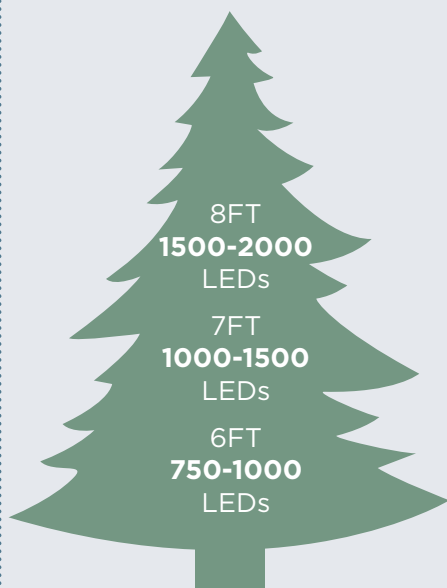

Light up your Christmas

How many lights will I need for my tree?

SUPABRIGHTS

Available in White, Warm White, Multi-Coloured

- Suitable for indoor and outdoor use
- Multi-function (including static) with memory
- LED making them energy efficient

COMPACT LIGHTS

Available in Cool White, Warm White, Multi-Coloured

- Suitable for indoor and outdoor use
- 8 function settings (including static)
- 8 hour timer setting

CLUSTER LIGHTS

Available in Warm White

- Suitable for indoor and outdoor use
- 8 function settings (including static)
- 8 hour timer setting